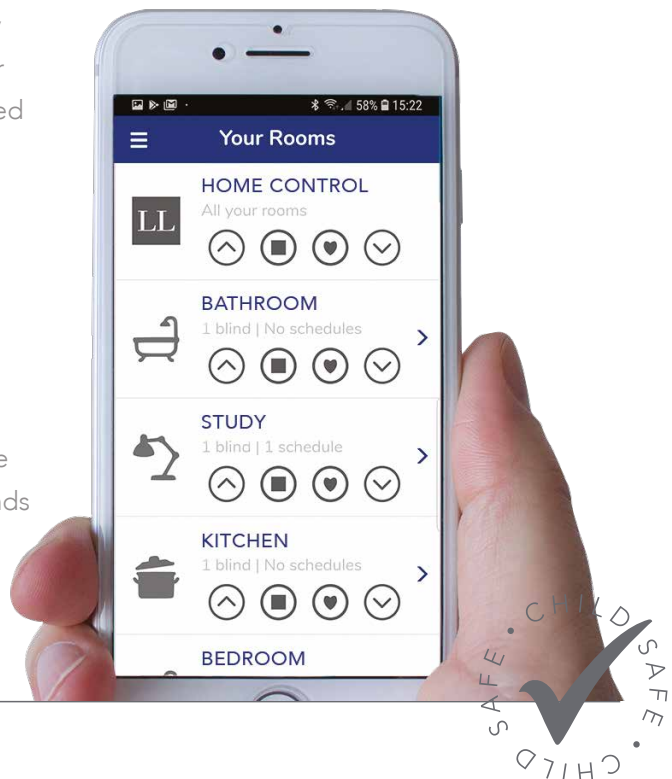

CONTROL BLINDS FROM anywhere in the world

One Touch motorised blinds can be operated for the utmost in convenience. They can be raised and lowered directly with a remote control or by mobile phone or tablet from anywhere in the world using our downloadable app.

Using the free to download app provides additional options such as multi room control and the ability to set timers and daily schedules – ideal for extra home security, enhanced privacy and improved energy saving.

Mobile and tablet activation are all achieved by connecting smart devices to home broadband via WiFi using our Home Hub. The Louvolite Home Hub connects via WiFi and operates the One Touch® Lithium 1800 Series.

- Improves home security with the ability to open or close the blinds when either in or out of the home. Ideal for improved security when on holiday.
- Free, easy to use app available for IOS and Android.
- By scheduling to close your blinds you can keep the heat in or out and save more energy.
- Use smart phones or tablets to view the rooms in the home and control the blinds within them.
- Control up to 15 blinds per room, individually or all together.