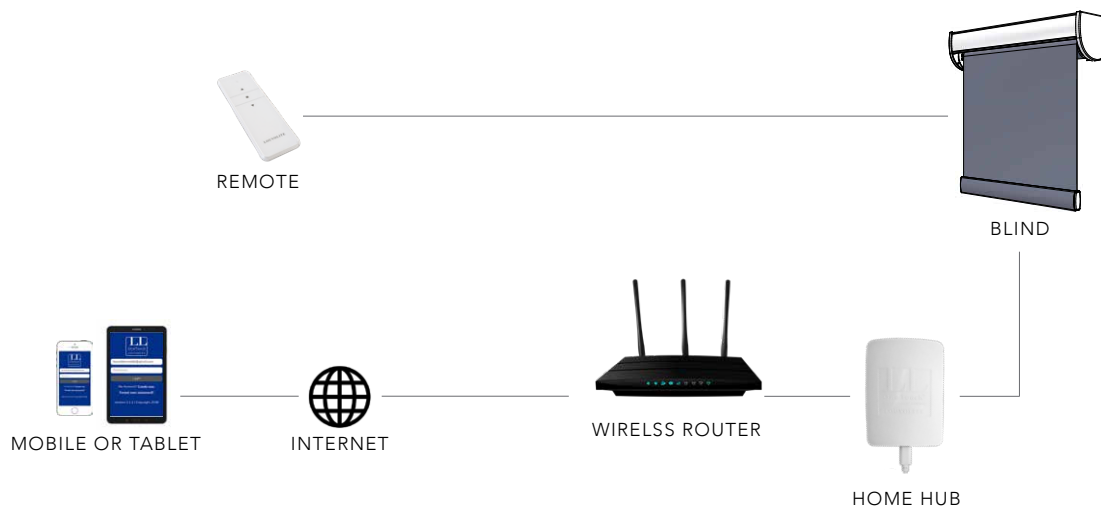

SIMPLE, CONVENIENT *and easy to use*

LOUVOLITE ONE TOUCH® ROLLER MOTORISATION

Louvolute One Touch® makes luxury affordable with motorisation accessible to all. This innovative battery operates single or multiple blinds with either remote control or app control on mobile phone or tablet.

Our app allows users to schedule their blinds operation for added convenience and enhanced home security when they're away from home.

The rechargeable battery powered solution removes the need for mains wiring, making motorised blinds easy to install without disruption to the interior decor.

Louvolute One Touch® is a popular choice for the multiple windows, shading large bi-fold doors or just for those that want easy blind operation on the go or from the comfort of the sofa.

CONTROL YOUR BLINDS *remote control, mobile phone or tablet*