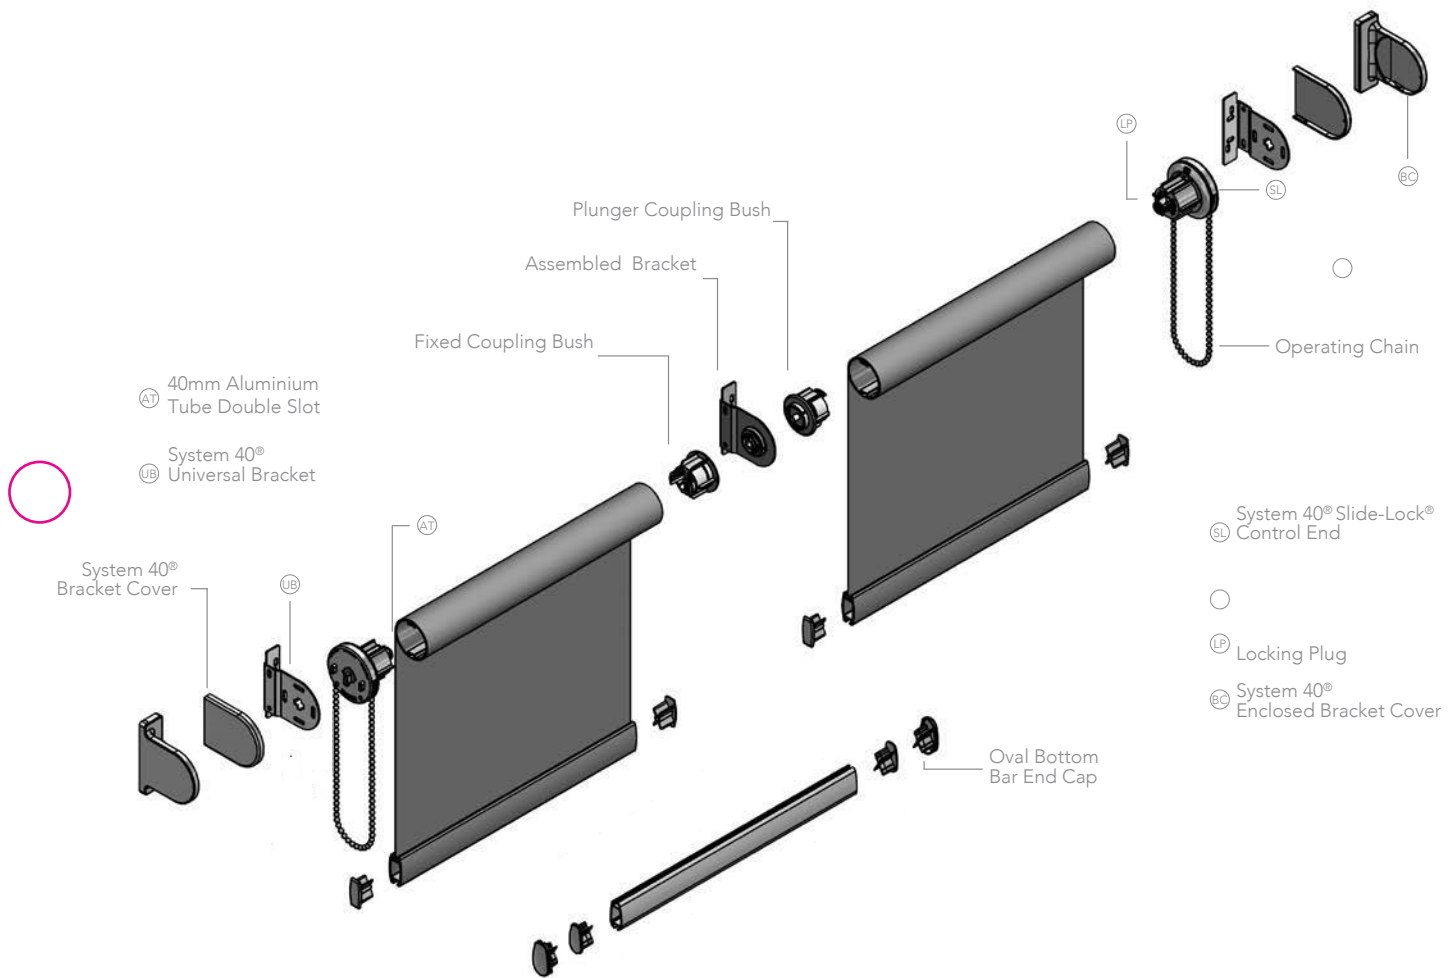

SYSTEM 40® ROLLER SYSTEM WITH FREE LINK COUPLING BRACKET SET

- Designed and manufactured in the UK, all systems are 10 year life cycle tested to ensure long lasting performance.
- The System 40® Free Link coupling bracket set joins two sets of blinds together allowing fully independent operation, whilst sharing a common centre support bracket.
- Useful when covering large areas of glass as openings with different drops can be covered using a shared intermediate bracket.
- Manufactured using high quality engineering grade polymer.