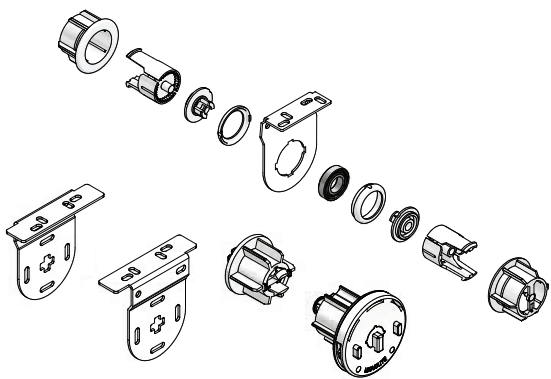

SYSTEM 40® ROLLER SYSTEM WITH FREE LINK COUPLING BRACKET SET

- Designed and manufactured in the UK, all systems are 10 year life cycle tested to ensure long lasting performance.
- The System 40® Free Link coupling bracket set joins two sets of blinds together allowing fully independent operation, whilst sharing a common centre support bracket.
- Useful when covering large areas of glass as openings with different drops can be covered using a shared intermediate bracket.
- Manufactured using high quality engineering grade polymer.