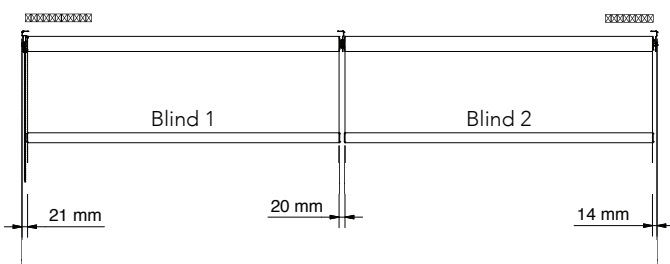

SYSTEM 40® ROLLER SYSTEM WITH DRIVE LINK COUPLING BRACKET SET

- Designed and manufactured in the UK, all systems are 10 year life cycle tested to ensure long lasting performance.
- The System 40® Drive Link coupling bracket set joins multiple blinds together with a shared single control mechanism, allowing blinds to be raised or lowered simultaneously.
- Manufactured using high quality engineering grade polymer.