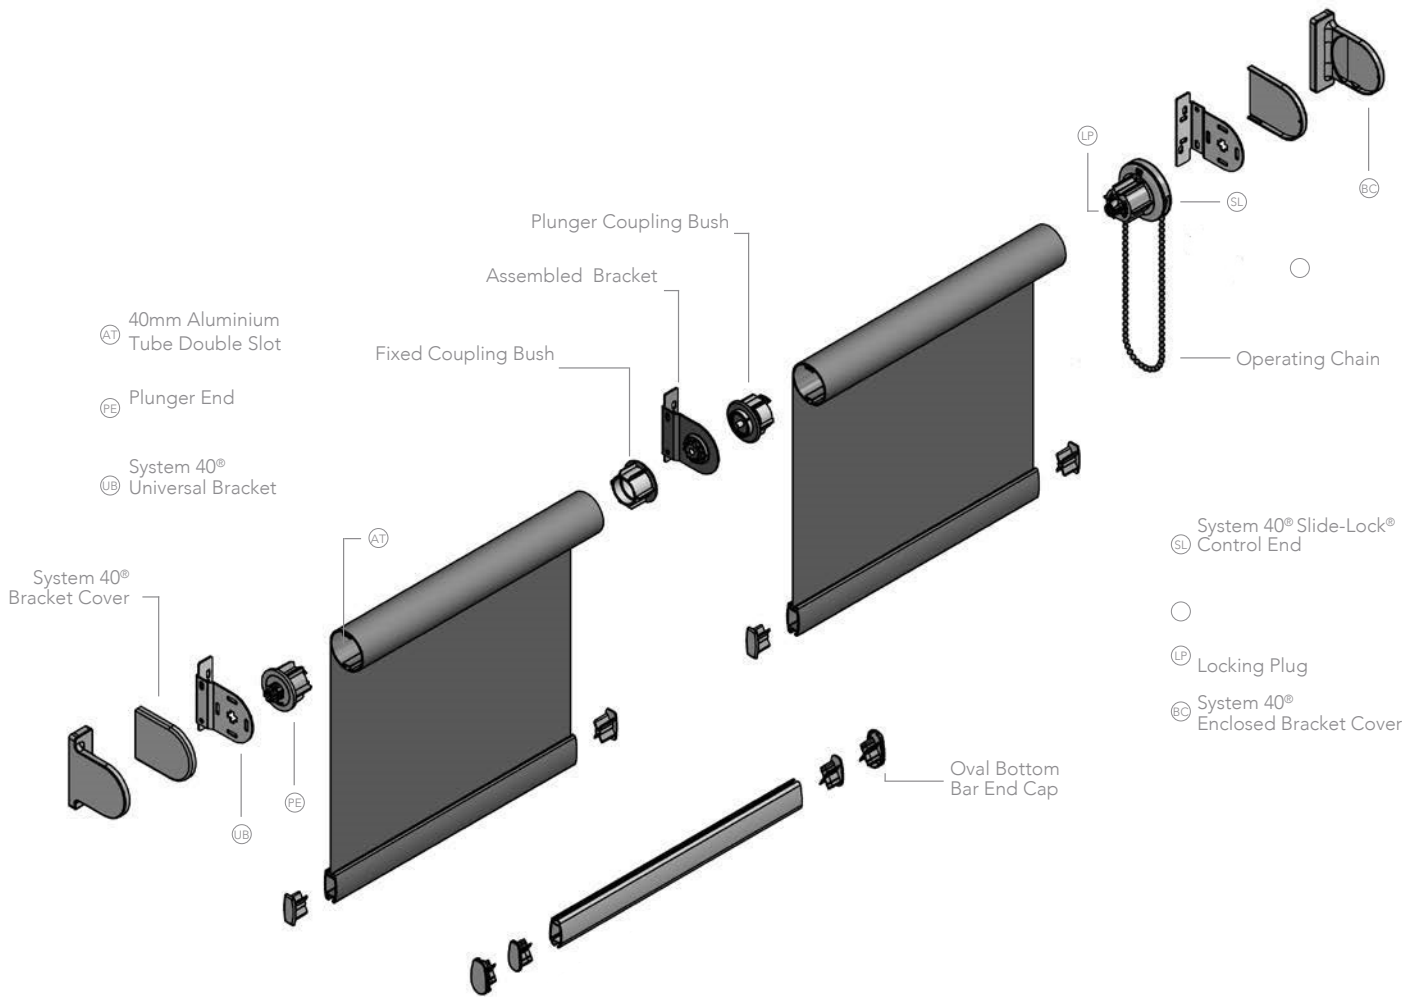

SYSTEM 40® ROLLER SYSTEM WITH DRIVE LINK COUPLING BRACKET SET

- Designed and manufactured in the UK, all systems are 10 year life cycle tested to ensure long lasting performance.
- The System 40® Drive Link coupling bracket set joins multiple blinds together with a shared single control mechanism, allowing blinds to be raised or lowered simultaneously.
- Manufactured using high quality engineering grade polymer.