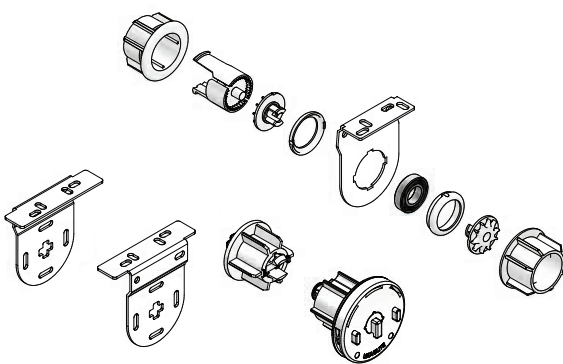

SYSTEM 40® ROLLER SYSTEM WITH DRIVE LINK COUPLING BRACKET SET

- Designed and manufactured in the UK, all systems are 10 year life cycle tested to ensure long lasting performance.
- The System 40® Drive Link coupling bracket set joins multiple blinds together with a shared single control mechanism, allowing blinds to be raised or lowered simultaneously.
- Manufactured using high quality engineering grade polymer.